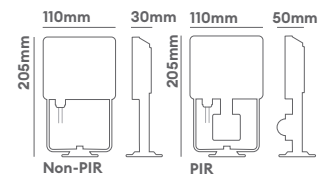

SIZE DIAGRAM