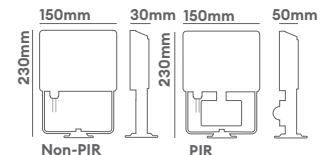

SIZE DIAGRAM